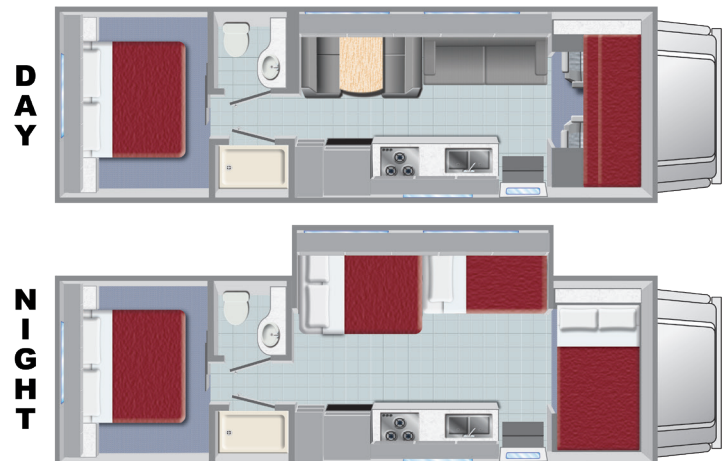

SPECIFICATIONS

CLASS C FAMILY SLEEPER [FS]

EXTERIOR DIMENSIONS

Exterior Length (feet)	30-32
Exterior Length (meters)	9.1-9.7

SLEEPING ACCOMMODATIONS

Number of People	
------------------	---

AUTOMOTIVE

Chassis	Ford
Gasoline Engine Fuel-Injected (liters)	6
Automatic Transmission with Overdrive	YES
Factory Cruise Control	YES
Power Steering & Brakes	YES
Factory Cab Air	YES
Factory Roof Air-Ducted	YES
Large Exterior Storage Bay	YES
Awning	YES

ELECTRICAL

Auxiliary Battery and Generator	YES
TV with DVD	YES
AM/FM Radio with CD	YES
12V Interior Lighting	YES

INTERIOR

	in.	cm.
Height	82	208
Width	95	241

KITCHEN & BATHROOM FEATURES

Wash Basin	YES
Shower	YES
Toilet	YES
Water Heater	YES
Heater & Thermostat	YES
Kitchen Sink	YES
Range (Stove)	YES
Microwave	YES
Refrigerator / Freezer	YES

CAPACITIES

	gal.	ltr.
Water Heater	6	22
Fresh Water	40	151
Gray Water Tank	31	117
Black Water Tank	26	98
Propane Tank	18	68
Gasoline Tanks	55	208

BED DIMENSIONS

	in.	cm.
Cab-Over		
• Length	95	241
• Width	54	137
• Clearance	24	60
Couch		
• Length	68	172
• Width	43	109
Bunk Beds (2)		
• Length	69	175
• Width	30	76
Dinette		
• Length	69	175
• Width	42	106
Permanent		
• Length	75	190
• Width	60	152

* The above drawing and floorplan are examples only. Sleeping capacities do not mean like number of adults or full size teenagers can be accommodated comfortably. The features, bed sizes, and amenities listed are representative and may be changed, added, or deleted without notice. The numerical vehicle lengths are approximate. Specific floor plans or models will vary and cannot be reserved or guaranteed.